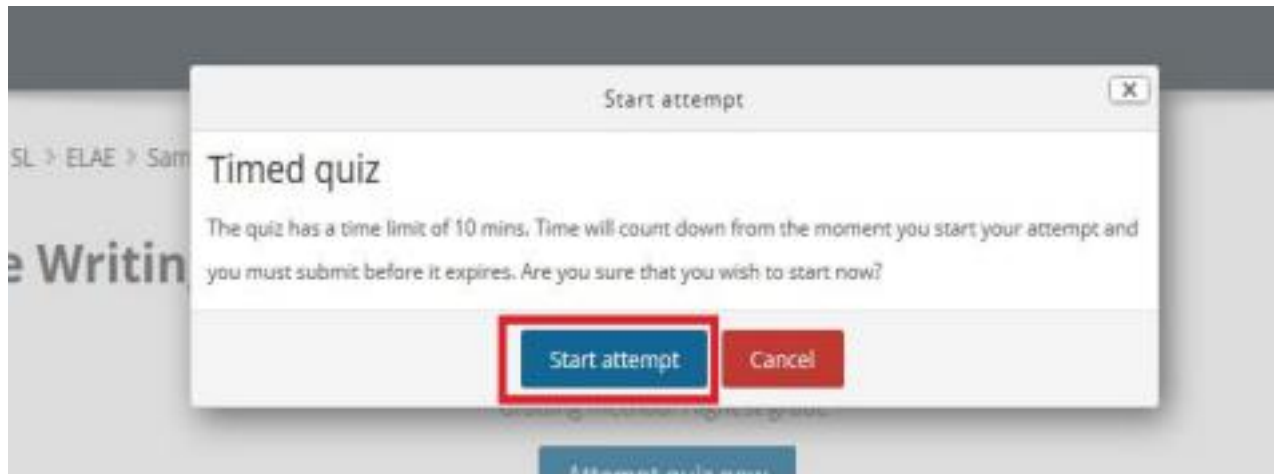

ONLINE ELAE STAGE 1 SAMPLE EXAM

Stage 1 Sample Exam linki yalnızca sınav arayüzünü ve soru tiplerine göre sayfa düzenini görüp sınava daha rahat girebilmeniz için hazırlanmıştır. Pratik yapmak için hazırlanmış olan tüm sorulara daha önce paylaşılmış olan ELAE öğrendi dokümanında da yer alan aşağıdaki linklerden ulaşabilirsiniz:

<https://sl.sabanciuniv.edu/students/elae/assessment-exam/stage-section-one>

<https://sl.sabanciuniv.edu/students/elae/assessment-exam/stage-section-two>

This sample exam has been created so that students can familiarise themselves with the quiz tool that Sabanci University is using and how the questions will appear on the page. In order to access all practice questions, please visit this link (shared on the student information document, as well):

<https://sl.sabanciuniv.edu/students/elae/assessment-exam/stage-section-one>

<https://sl.sabanciuniv.edu/students/elae/assessment-exam/stage-section-two>

Attempts allowed: 1

Attempt quiz now

- Açılan bilgilendirme mesajını okuyun ve “start attempt” e tıklayın. Bilgilendirme mesajı size sınav süresini bildirir. Read the notification message and click on the “Start attempt” button. The notification message informs you about the exam time.

- Açılan ekrandaki içeriği okuduktan sonra sağ altta bulunan “finish attempt” butonuna tıklayın. Bu aktiviteyi tamamlamak için “submit all and finish” butonuna, geri dönmek için “return to attempt” butonuna tıklayabilirsiniz.
  After reading the question and the instructions, click on the “Finish attempt” button at the right corner of the screen. If you would like to complete this activity, click on the “Submit all and finish” button. If you would like to return to the activity, click on the “Return to attempt” button.